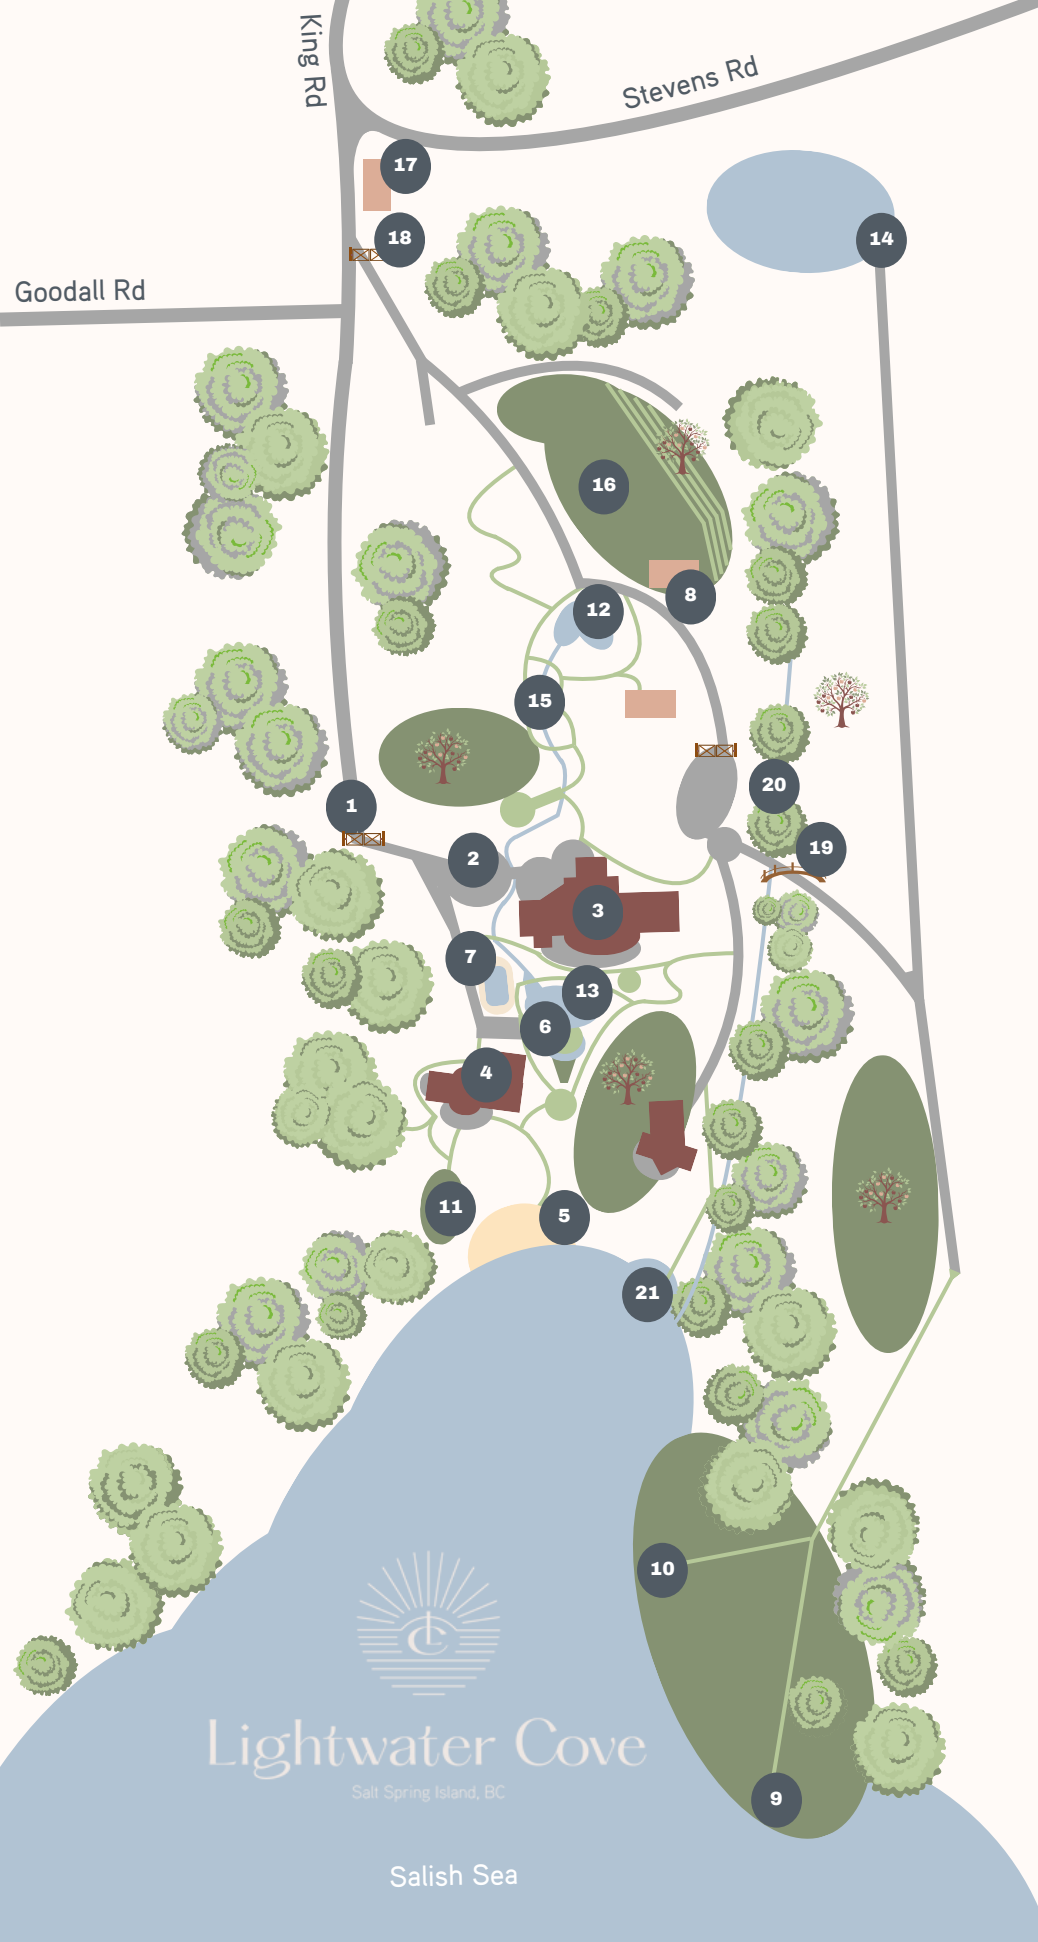

Lightwater Cove

Salt Spring Island, BC

1. Guest Entrance
2. Guest Parking Lot
3. Lightwater Guesthouse - Check In, The Great Hall (Breakfast), The Delphi Yoga Room, Lightwater Natural Wellness Spa
4. Heron Nest Guesthouse
5. Beach access
6. Hot Tub & Sauna
7. Outdoor Swimming Pool
8. Greenhouse
9. The Point
10. Sunset Point
11. Sunrise Point
12. Lily Pond
13. Lightwater Pond
14. Elm Grove Pond
15. Botanical gardens
16. Farm
17. Farmstand
18. Farm Entrance
19. Ember's bridge
20. Lhasa Creek
21. Boat Dock

-  Streams
-  Walking Trails
-  Heritage Orchard

Lightwater Cove

Salt Spring Island, BC

Salish Sea